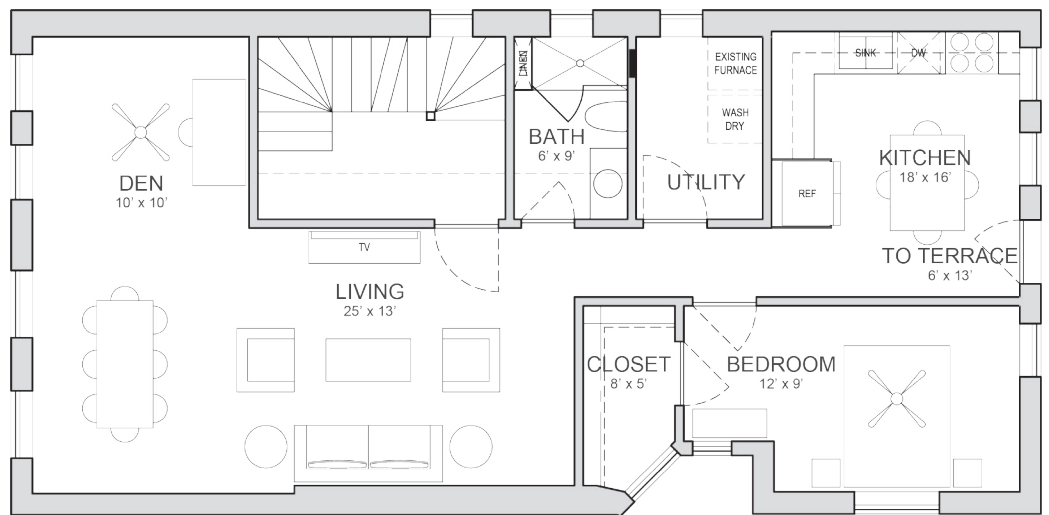

UNIT PH-2*

1 Bed & Den / 1 Bath 1,120 SF

UNIT PH-3*

2 Bed / 1 Bath, 1,120 SF

The policy of continual improvement practiced by **Blackwatch '68™** in construction and design dictates that all specifications, equipment, dimensions, layouts and prices are subject to change without notice. Square footages and dimensions are approximate and are not inclusive of terrace areas. Floor plans are provided for layout and suggest furniture placement only. * Denotes available on-site parking.