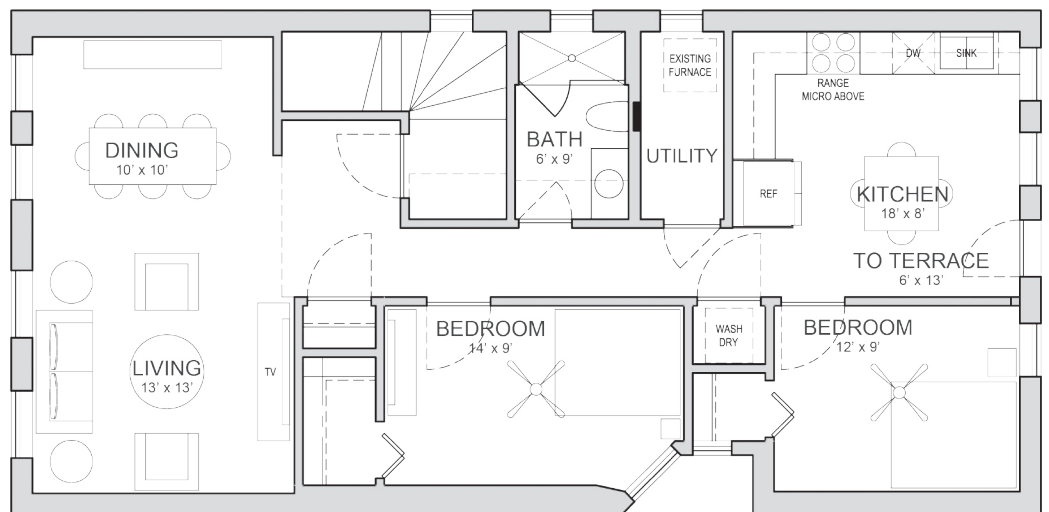

UNIT PH-2*

1 Bed & Den / 1 Bath 1,120 SF

UNIT PH-3*

2 Bed / 1 Bath, 1,120 SF

The policy of continual improvement practiced by **Blackwatch '68™** in construction and design dictates that all specifications, equipment, dimensions, layouts and prices are subject to change without notice. Square footages and dimensions are approximate and are not inclusive of terrace areas. Floor plans are provided for layout and suggest furniture placement only. * Denotes available on-site parking.