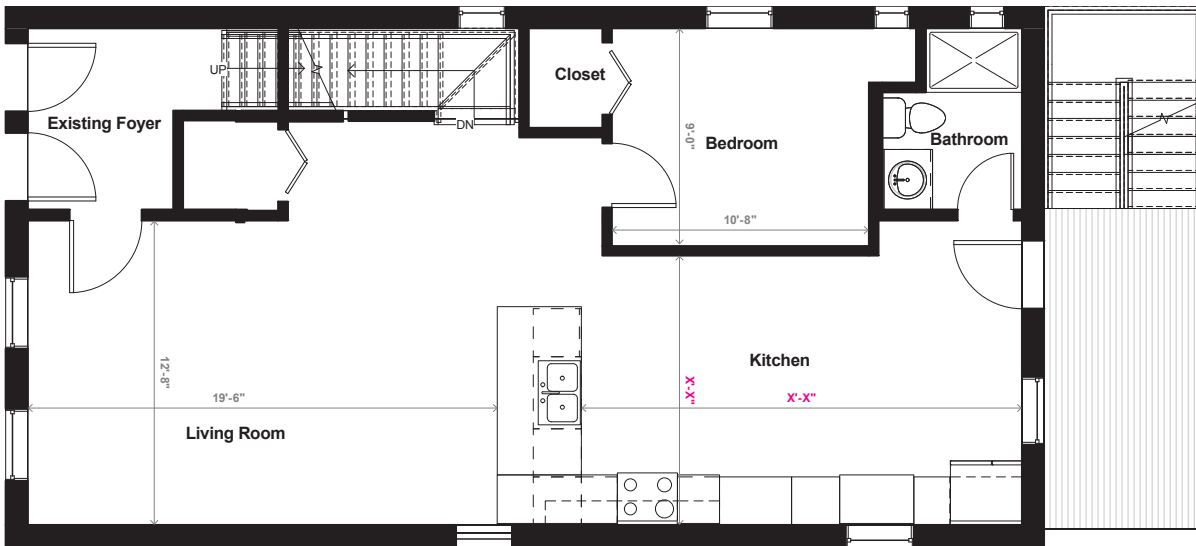

2065 North Leavitt, Unit 1

ENTRY LEVEL

3 Bed / 2 Bath Duplex

3B2B Duplex Down • 1800 sf Condo-quality Rental • \$3250 4/1 or 5/1
Outstanding Bucktown Location • 606 Trail, Coffee Shops, Transit Access • Street Parking • Pet Friendly
Blackwatch68.com • 414-248-7769

2065 North Leavitt, Unit 1

LOWER LEVEL

3 Bed / 2 Bath Duplex

3B2B Duplex Down • 1800 sf Condo-quality Rental • \$3250 4/1 or 5/1
Outstanding Bucktown Location • 606 Trail, Coffee Shops, Transit Access • Street Parking • Pet Friendly
Blackwatch68.com • 414-248-7769