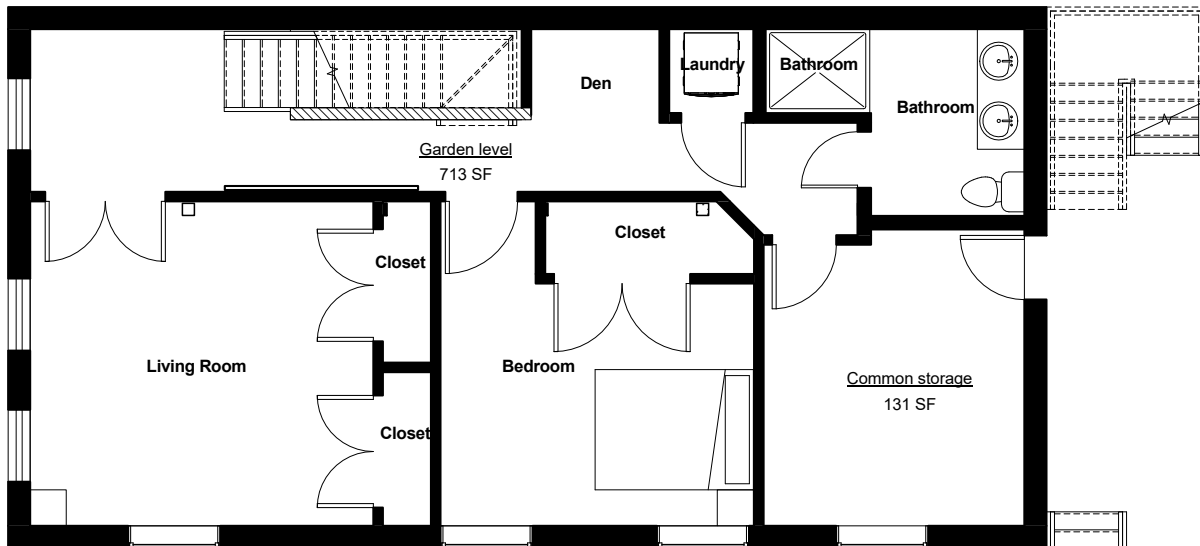

2065 North Leavitt, Unit 1

ENTRY LEVEL

3 Bed / 2 Bath Duplex

3B2B Duplex Down • 1800 sf Condo-quality Rental • \$3250 4/1 or 5/1
Outstanding Bucktown Location • 606 Trail, Coffee Shops, Transit Access • Street Parking • Pet Friendly
Blackwatch68.com • 414-248-7769

2065 North Leavitt, Unit 1

LOWER LEVEL

3 Bed / 2 Bath Duplex

3B2B Duplex Down • 1800 sf Condo-quality Rental • \$3250 4/1 or 5/1
Outstanding Bucktown Location • 606 Trail, Coffee Shops, Transit Access • Street Parking • Pet Friendly
Blackwatch68.com • 414-248-7769