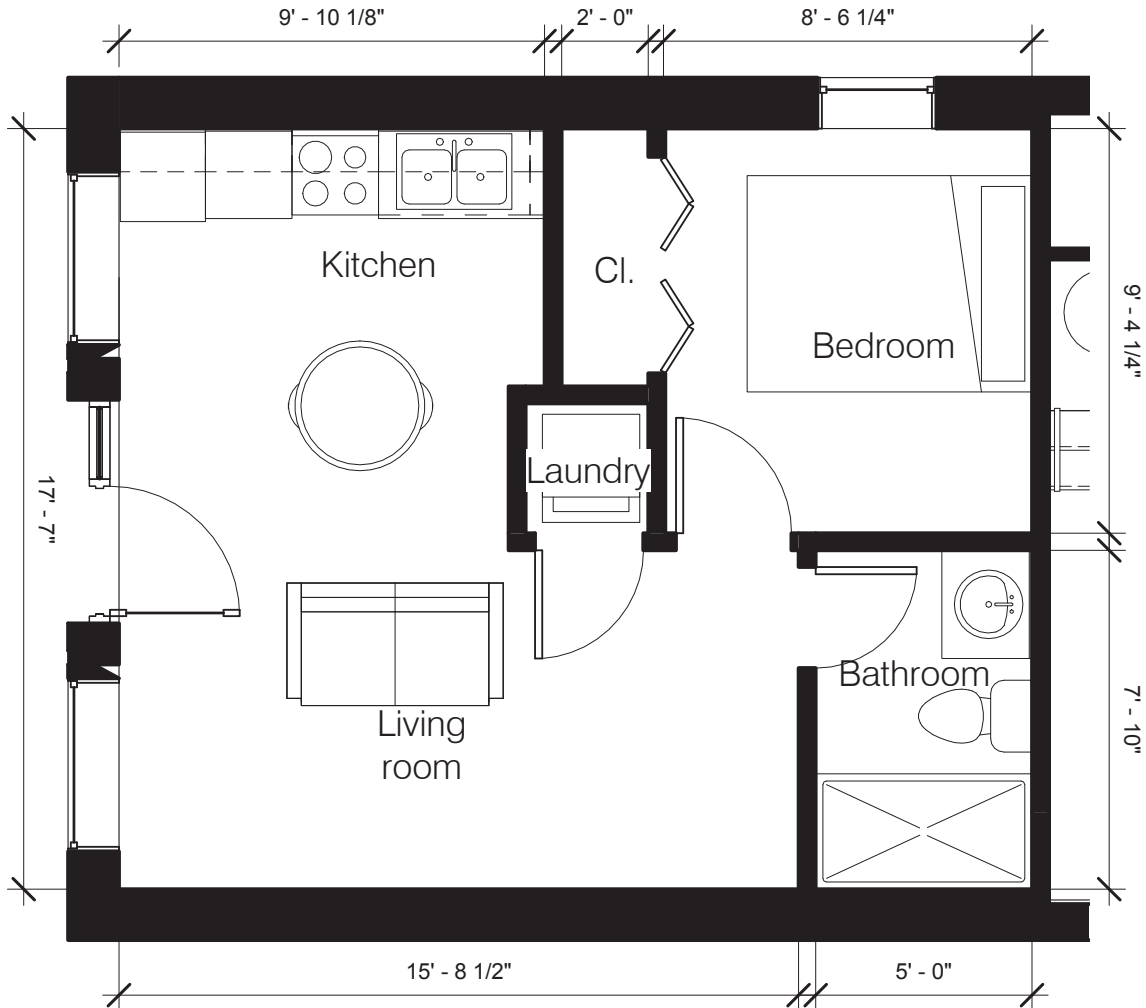

2132 West Shakespeare Avenue

UNIT 1F

1 Bedroom / 1 Bath

The policy of continual improvement practiced by **Blackwatch '68™** in construction and design dictates that all specifications, equipment, dimensions, layouts and prices are subject to change without notice. Square footages and dimensions are approximate and are not inclusive of terrace areas. Floor plans are provided for layout and suggest furniture placement only.