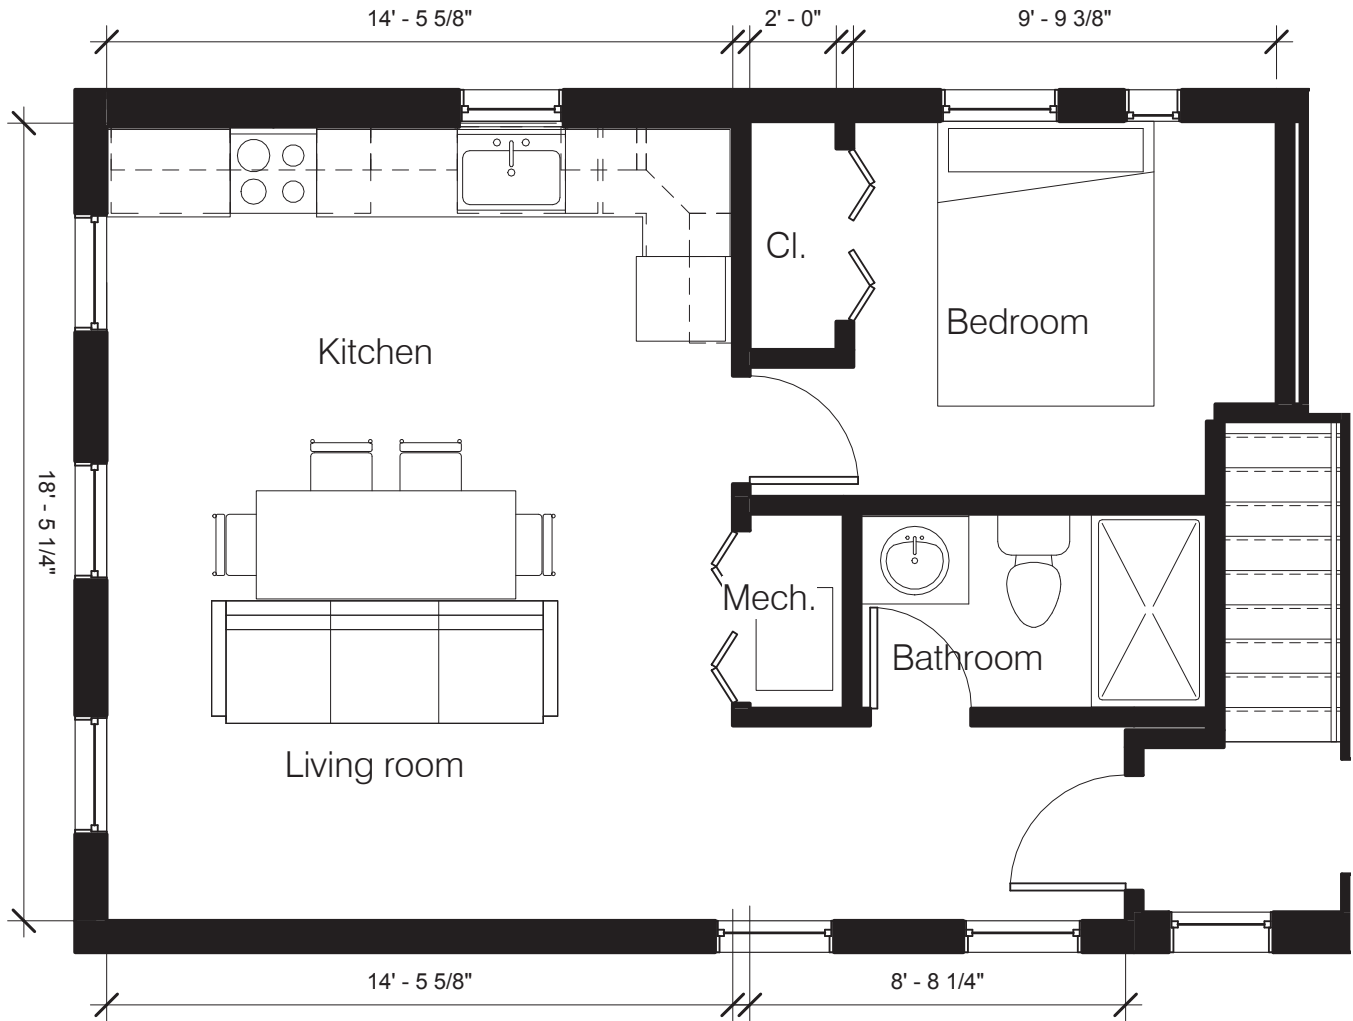

2132 West Shakespeare Avenue

UNIT 2F

1 Bedroom / 1 Bath

The policy of continual improvement practiced by **Blackwatch '68™** in construction and design dictates that all specifications, equipment, dimensions, layouts and prices are subject to change without notice. Square footages and dimensions are approximate and are not inclusive of terrace areas. Floor plans are provided for layout and suggest furniture placement only.