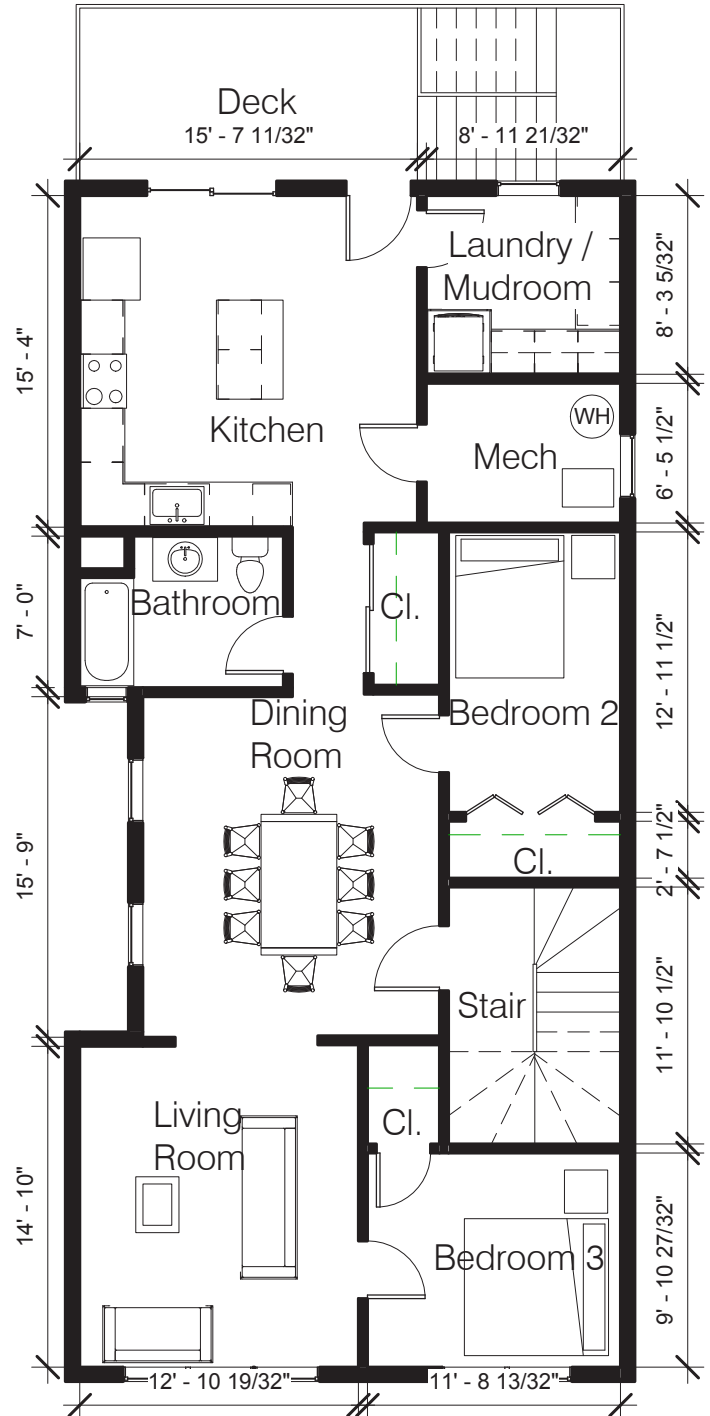

2211 West North Avenue

FLOOR 3

2 Bedroom / 1 Bathroom

The policy of continual improvement practiced by **Blackwatch '68™** in construction and design dictates that all specifications, equipment, dimensions, layouts and prices are subject to change without notice. Square footages and dimensions are approximate and are not inclusive of terrace areas. Floor plans are provided for layout and suggest furniture placement only.