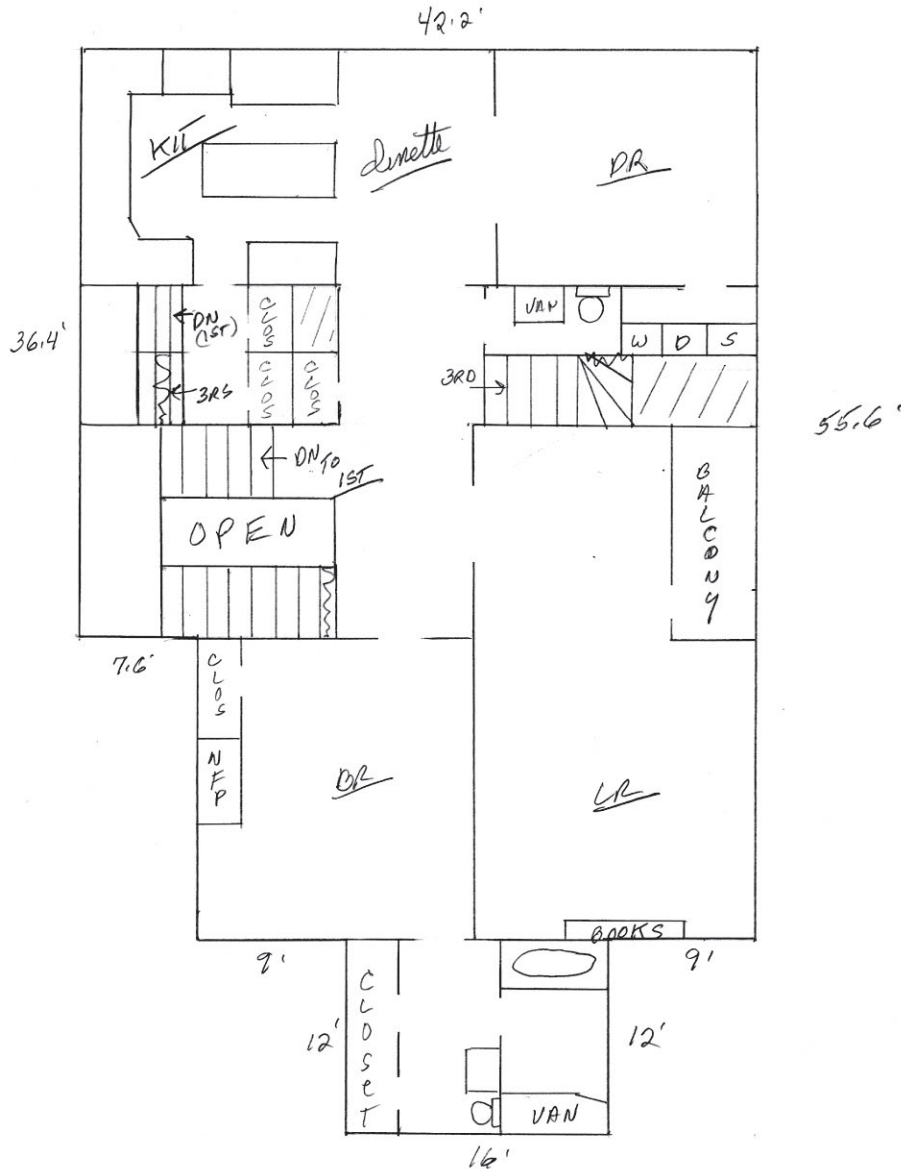

2228 East Woodstock

FLOOR 2

The policy of continual improvement practiced by **Blackwatch '68™** in construction and design dictates that all specifications, equipment, dimensions, layouts and prices are subject to change without notice. Square footages and dimensions are approximate and are not inclusive of terrace areas. Floor plans are provided for layout and suggest furniture placement only.

2228 East Woodstock

FLOOR 3

The policy of continual improvement practiced by **Blackwatch '68™** in construction and design dictates that all specifications, equipment, dimensions, layouts and prices are subject to change without notice. Square footages and dimensions are approximate and are not inclusive of terrace areas. Floor plans are provided for layout and suggest furniture placement only.