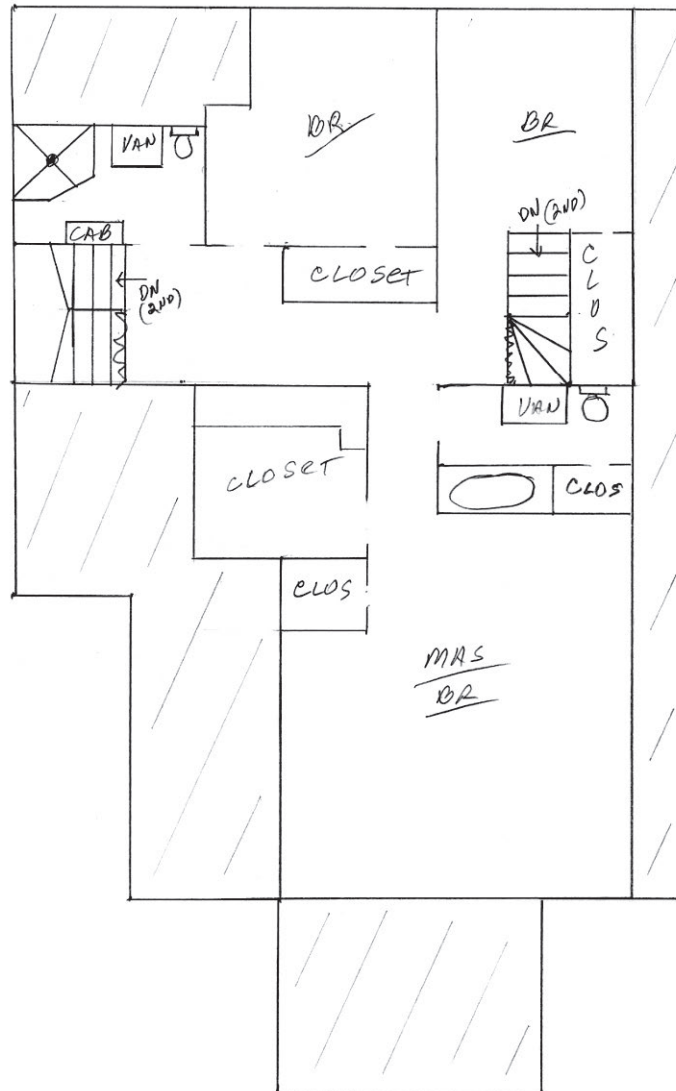

2228 East Woodstock

FLOOR 2

The policy of continual improvement practiced by **Blackwatch '68™** in construction and design dictates that all specifications, equipment, dimensions, layouts and prices are subject to change without notice. Square footages and dimensions are approximate and are not inclusive of terrace areas. Floor plans are provided for layout and suggest furniture placement only.

2228 East Woodstock

FLOOR 3

The policy of continual improvement practiced by **Blackwatch '68™** in construction and design dictates that all specifications, equipment, dimensions, layouts and prices are subject to change without notice. Square footages and dimensions are approximate and are not inclusive of terrace areas. Floor plans are provided for layout and suggest furniture placement only.