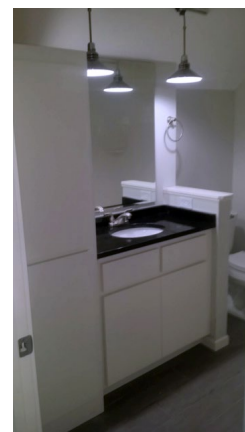

2675 S. Kinnickinnic

2675 KINNICKINNIC, RED UNIT

2 Bedroom 1 Bathroom

The policy of continual improvement practiced by **Blackwatch '68**TM in construction and design dictates that all specifications, equipment, dimensions, layouts and prices are subject to change without notice. Square footages and dimensions are approximate and are not inclusive of terrace areas. Floor plans are provided for layout and suggest furniture placement only.

2675 S. Kinnickinnic

Fully Finished
Attic with
Bathroom

2675 KINNICKINNIC, WHITE UNIT

2 Bedroom 2 Bathroom

The policy of continual improvement practiced by **Blackwatch '68**TM in construction and design dictates that all specifications, equipment, dimensions, layouts and prices are subject to change without notice. Square footages and dimensions are approximate and are not inclusive of terrace areas. Floor plans are provided for layout and suggest furniture placement only.