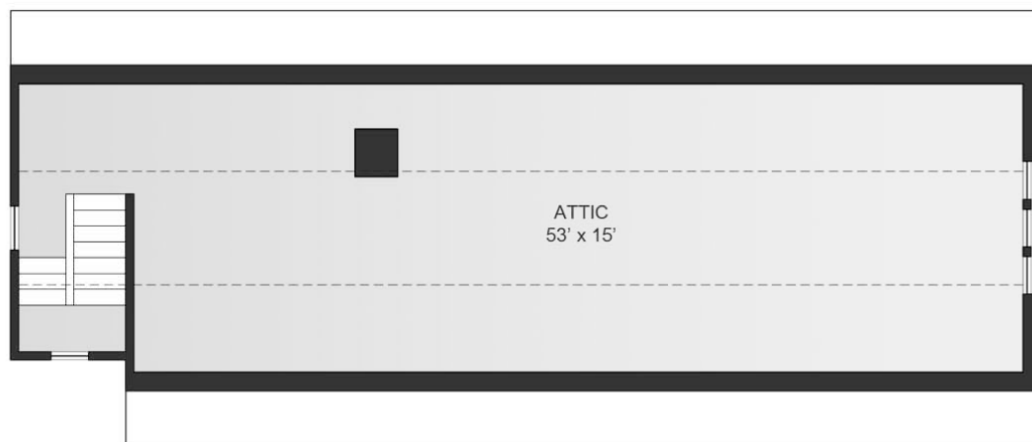

2675 S. Kinnickinnic

2675 KINNICKINNIC, RED UNIT

2 Bedroom 1 Bathroom

The policy of continual improvement practiced by **Blackwatch '68**TM in construction and design dictates that all specifications, equipment, dimensions, layouts and prices are subject to change without notice. Square footages and dimensions are approximate and are not inclusive of terrace areas. Floor plans are provided for layout and suggest furniture placement only.

2675 S. Kinnickinnic

Fully Finished
Attic with
Bathroom

2675 KINNICKINNIC, WHITE UNIT

2 Bedroom 2 Bathroom

The policy of continual improvement practiced by **Blackwatch '68**TM in construction and design dictates that all specifications, equipment, dimensions, layouts and prices are subject to change without notice. Square footages and dimensions are approximate and are not inclusive of terrace areas. Floor plans are provided for layout and suggest furniture placement only.