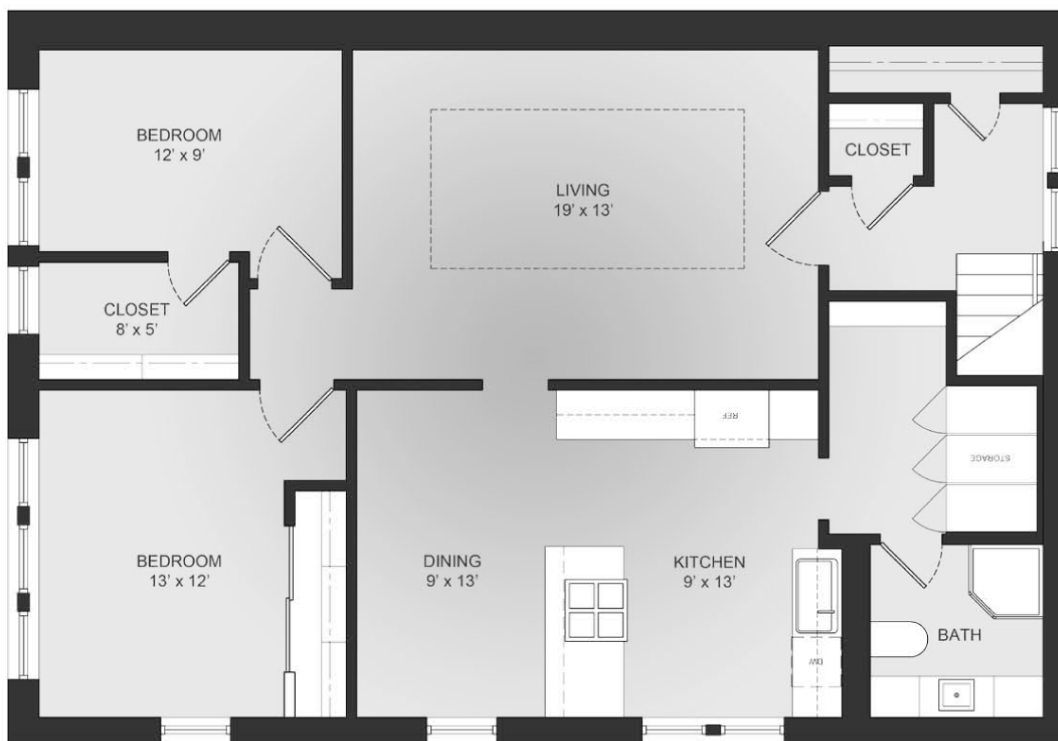

2675 S. Kinnickinnic

2675 KINNICKINNIC, RED UNIT

2 Bedroom 1 Bathroom

The policy of continual improvement practiced by **Blackwatch '68**TM in construction and design dictates that all specifications, equipment, dimensions, layouts and prices are subject to change without notice. Square footages and dimensions are approximate and are not inclusive of terrace areas. Floor plans are provided for layout and suggest furniture placement only.

2675 S. Kinnickinnic

Fully Finished
Attic with
Bathroom

2675 KINNICKINNIC, WHITE UNIT

2 Bedroom 2 Bathroom

The policy of continual improvement practiced by **Blackwatch '68**TM in construction and design dictates that all specifications, equipment, dimensions, layouts and prices are subject to change without notice. Square footages and dimensions are approximate and are not inclusive of terrace areas. Floor plans are provided for layout and suggest furniture placement only.