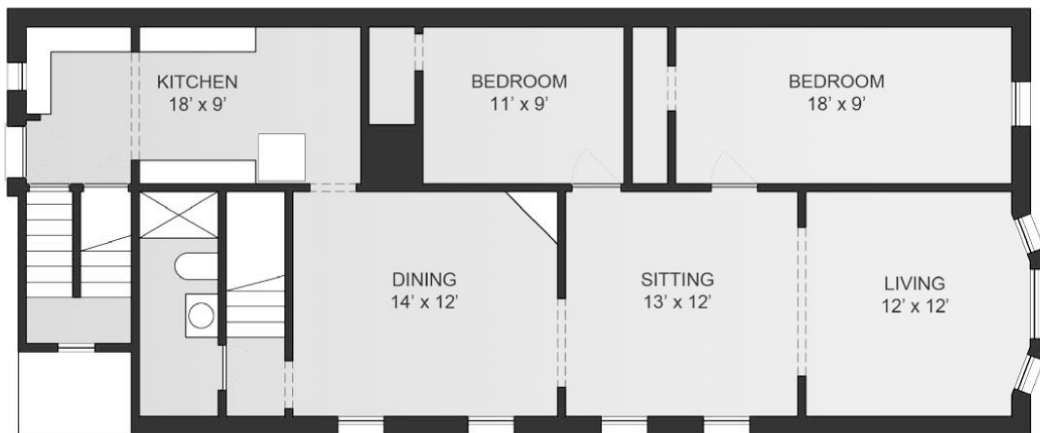

2675 S. Kinnickinnic

2675 KINNICKINNIC, RED UNIT

2 Bedroom 1 Bathroom

The policy of continual improvement practiced by **Blackwatch '68**TM in construction and design dictates that all specifications, equipment, dimensions, layouts and prices are subject to change without notice. Square footages and dimensions are approximate and are not inclusive of terrace areas. Floor plans are provided for layout and suggest furniture placement only.

2675 S. Kinnickinnic

Fully Finished
Attic with
Bathroom

2675 KINNICKINNIC, WHITE UNIT

2 Bedroom 2 Bathroom

The policy of continual improvement practiced by **Blackwatch '68**TM in construction and design dictates that all specifications, equipment, dimensions, layouts and prices are subject to change without notice. Square footages and dimensions are approximate and are not inclusive of terrace areas. Floor plans are provided for layout and suggest furniture placement only.