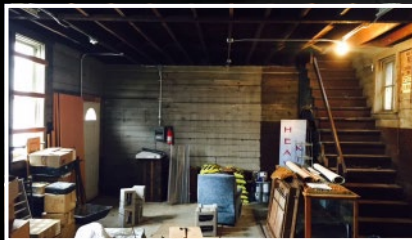

Blackwatch '68
PROPERTIES

Bayview Vacant Lot BUILD TO SUIT

**Restaurant? Coffee Shop?
Retail? You decide!**

Interested?

www.blackwatch68.com 414.248.7769