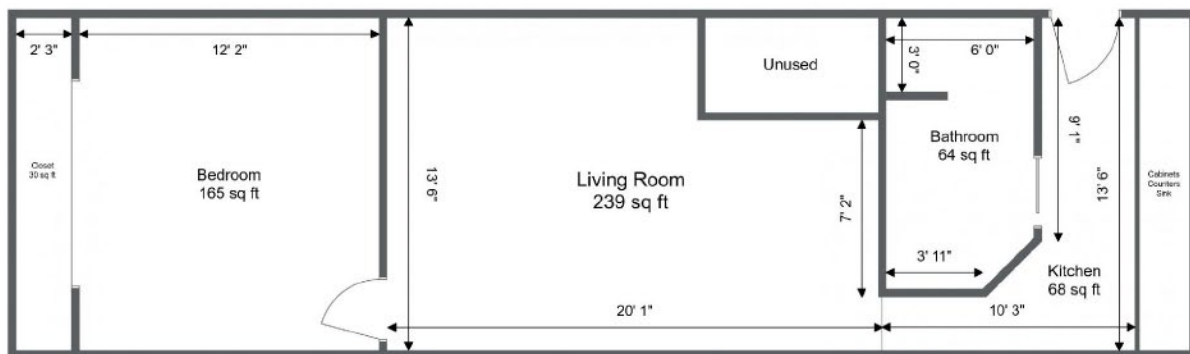

2881-2883 S. Wentworth

UNIT G

1 Bedroom / 1 Bathroom + Den - 630 SF

The policy of continual improvement practiced by **Blackwatch '68™** in construction and design dictates that all specifications, equipment, dimensions, layouts and prices are subject to change without notice. Square footages and dimensions are approximate and are not inclusive of terrace areas. Floor plans are provided for layout and suggest furniture placement only.