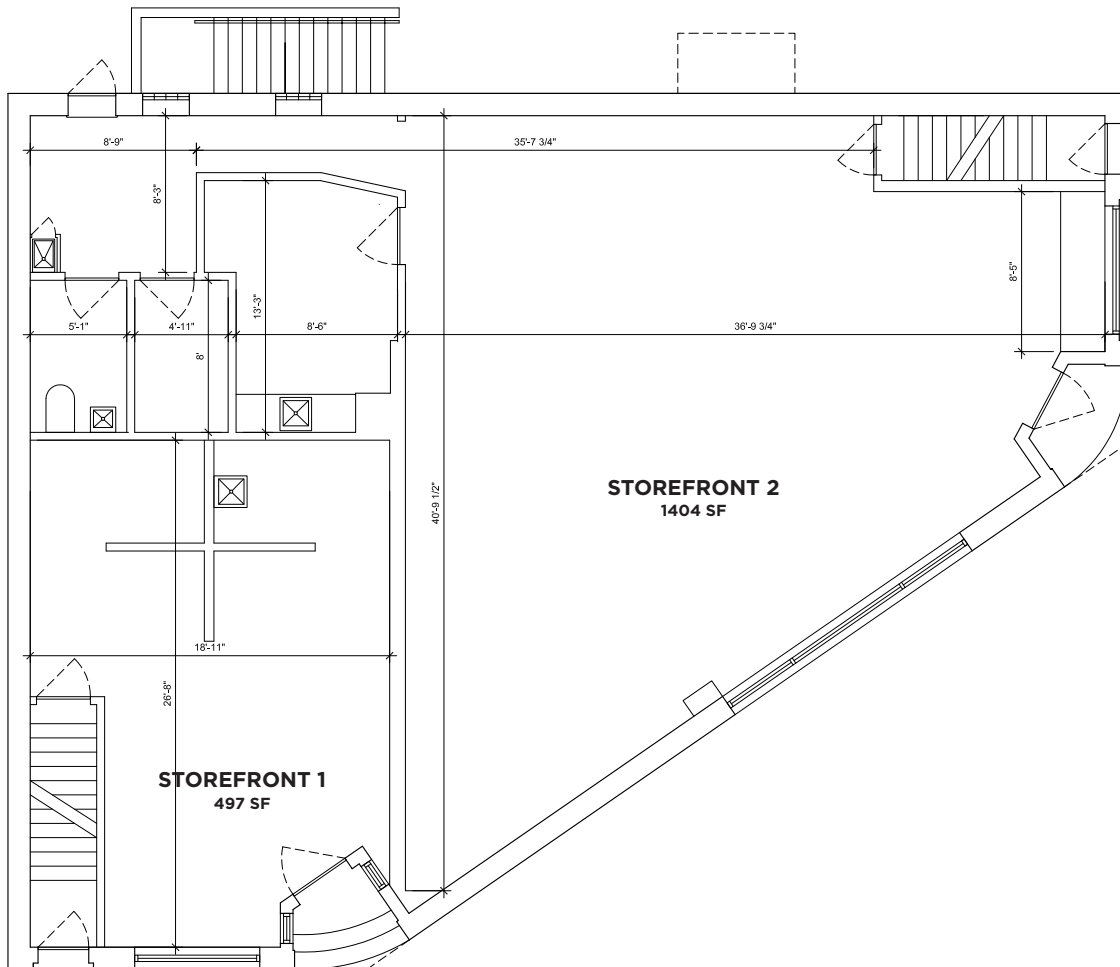

3076 South Delaware

FLOOR 1

Commercial Storefronts

The policy of continual improvement practiced by **Blackwatch '68™** in construction and design dictates that all specifications, equipment, dimensions, layouts and prices are subject to change without notice. Square footages and dimensions are approximate and are not inclusive of terrace areas. Floor plans are provided for layout and suggest furniture placement only.

3076 South Delaware

BASEMENT

Commercial Storefronts

The policy of continual improvement practiced by **Blackwatch '68™** in construction and design dictates that all specifications, equipment, dimensions, layouts and prices are subject to change without notice. Square footages and dimensions are approximate and are not inclusive of terrace areas. Floor plans are provided for layout and suggest furniture placement only.