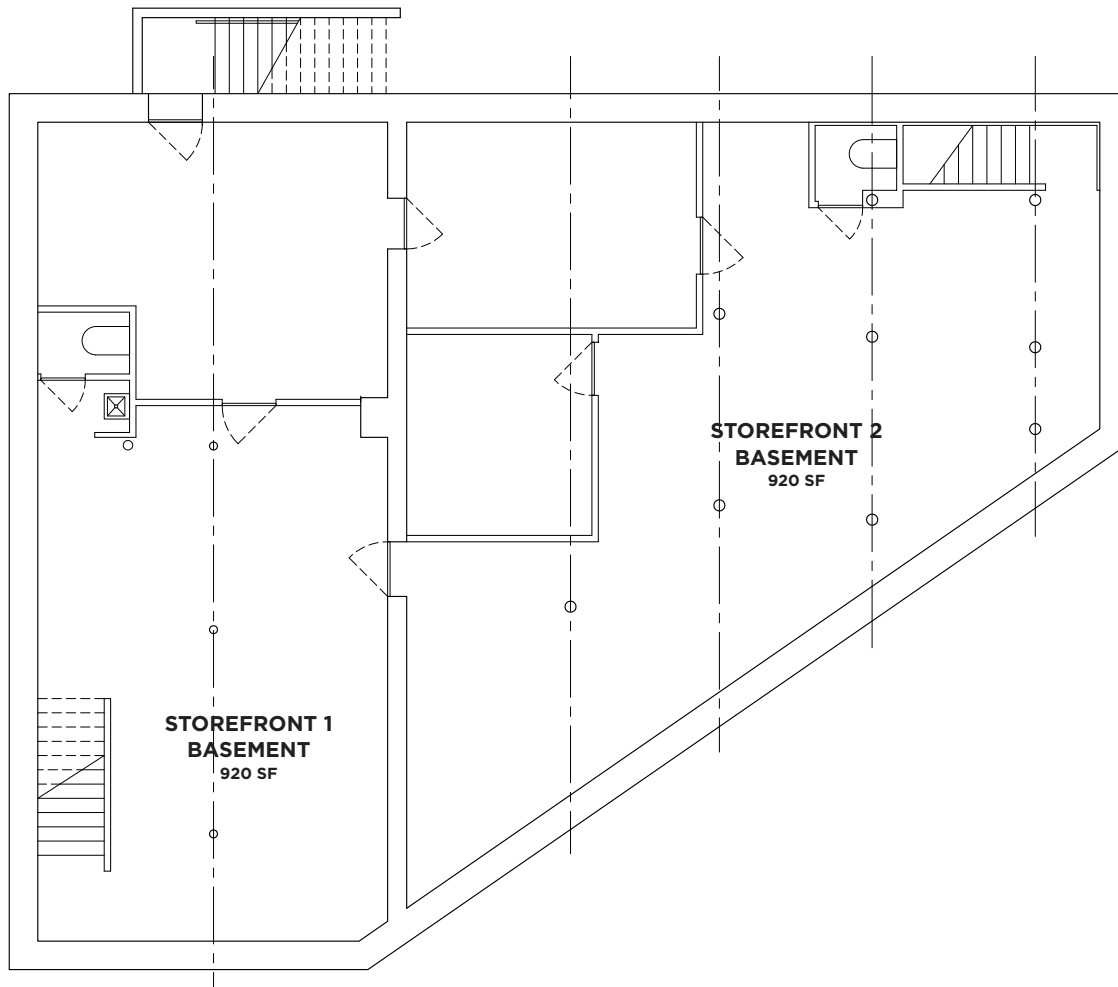

3076 South Delaware

FLOOR 1

Commercial Storefronts

The policy of continual improvement practiced by **Blackwatch '68™** in construction and design dictates that all specifications, equipment, dimensions, layouts and prices are subject to change without notice. Square footages and dimensions are approximate and are not inclusive of terrace areas. Floor plans are provided for layout and suggest furniture placement only.

3076 South Delaware

BASEMENT

Commercial Storefronts

The policy of continual improvement practiced by **Blackwatch '68™** in construction and design dictates that all specifications, equipment, dimensions, layouts and prices are subject to change without notice. Square footages and dimensions are approximate and are not inclusive of terrace areas. Floor plans are provided for layout and suggest furniture placement only.