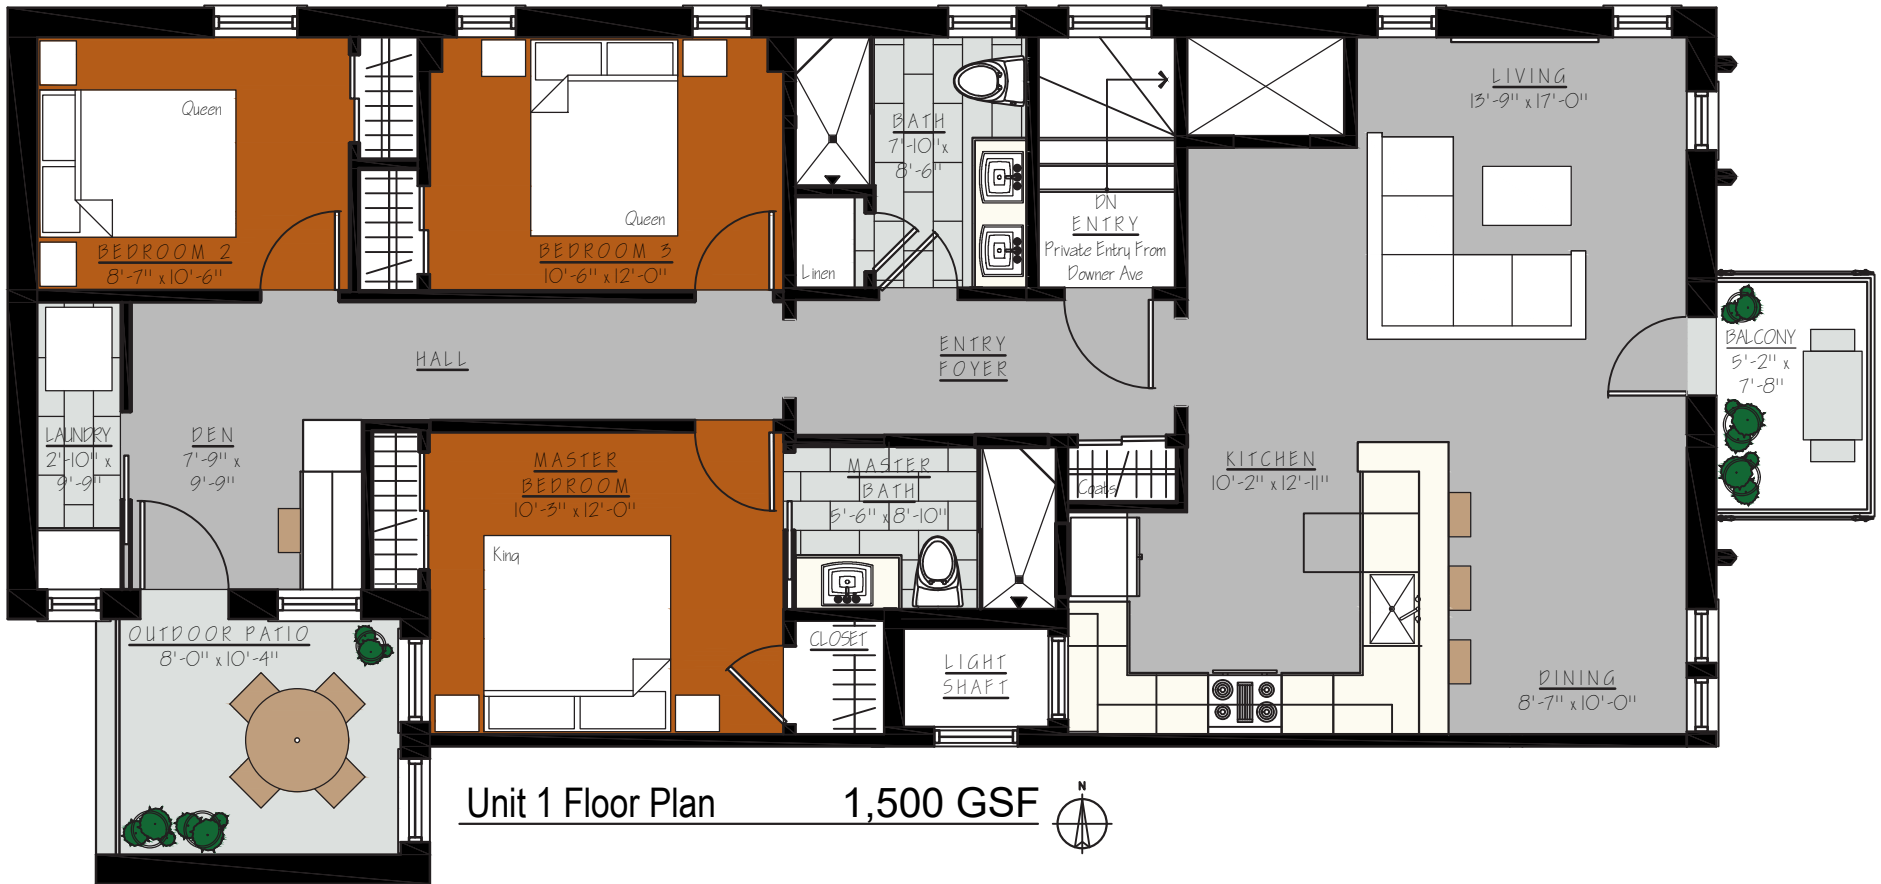

4001 North Downer

The policy of continual improvement practiced by **Blackwatch '68™** in construction and design dictates that all specifications, equipment, dimensions, layouts and prices are subject to change without notice. Square footages and dimensions are approximate and are not inclusive of terrace areas. Floor plans are provided for layout and suggest furniture placement only.