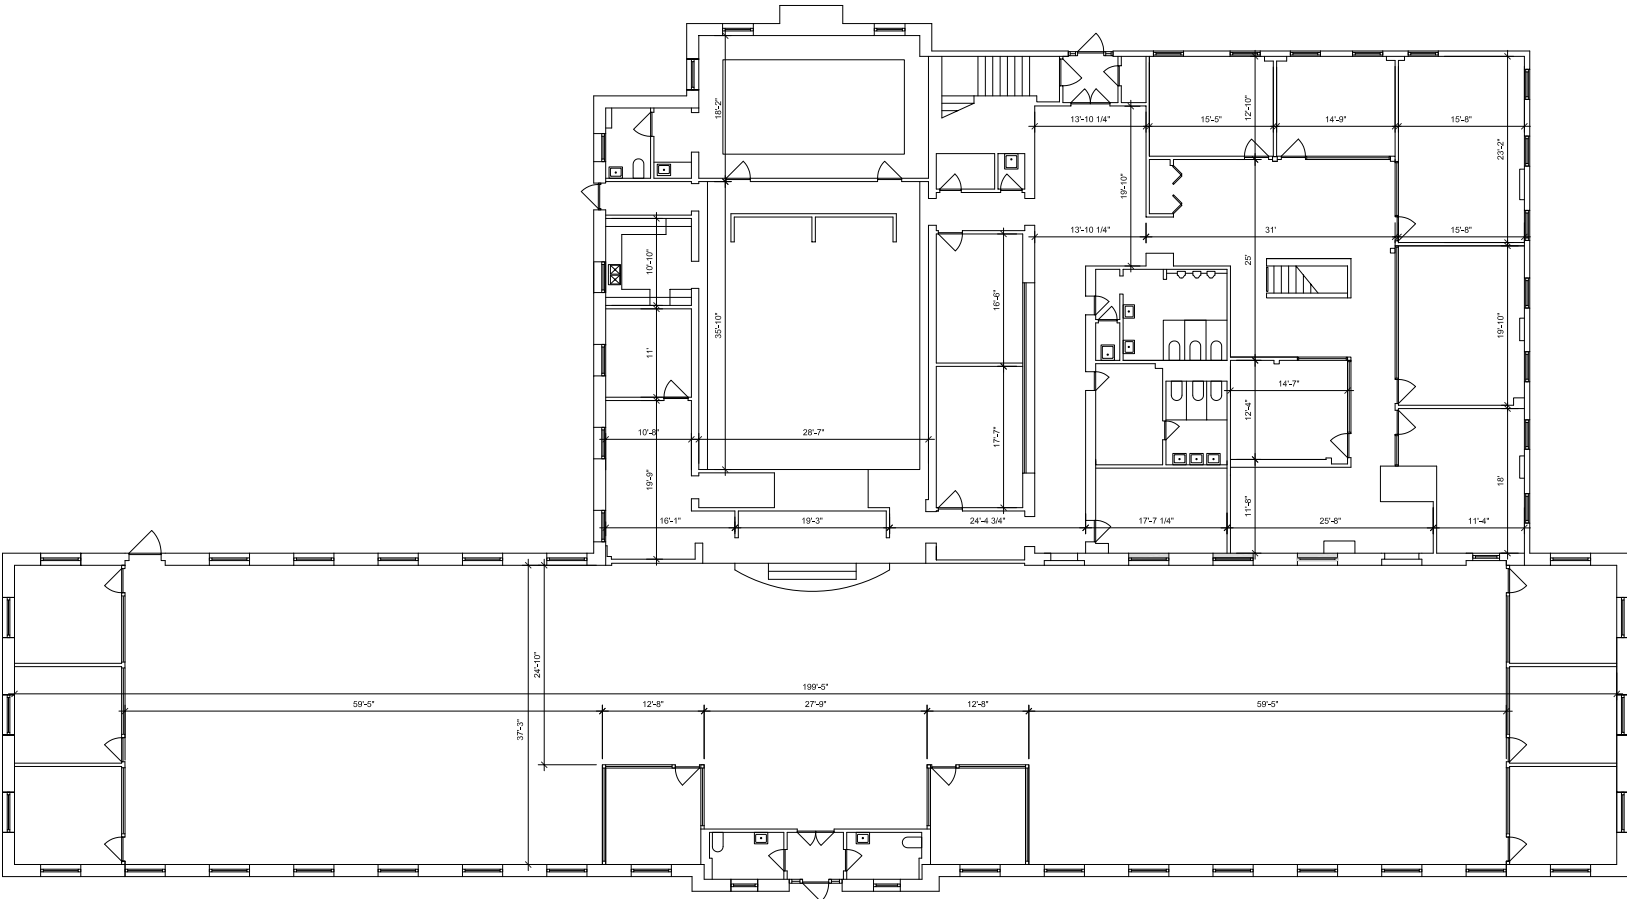

# 4600 North Port Washington

## FIRST FLOOR PLAN

The policy of continual improvement practiced by **Blackwatch '68™** in construction and design dictates that all specifications, equipment, dimensions, layouts and prices are subject to change without notice. Square footages and dimensions are approximate and are not inclusive of terrace areas. Floor plans are provided for layout and suggest furniture placement only.