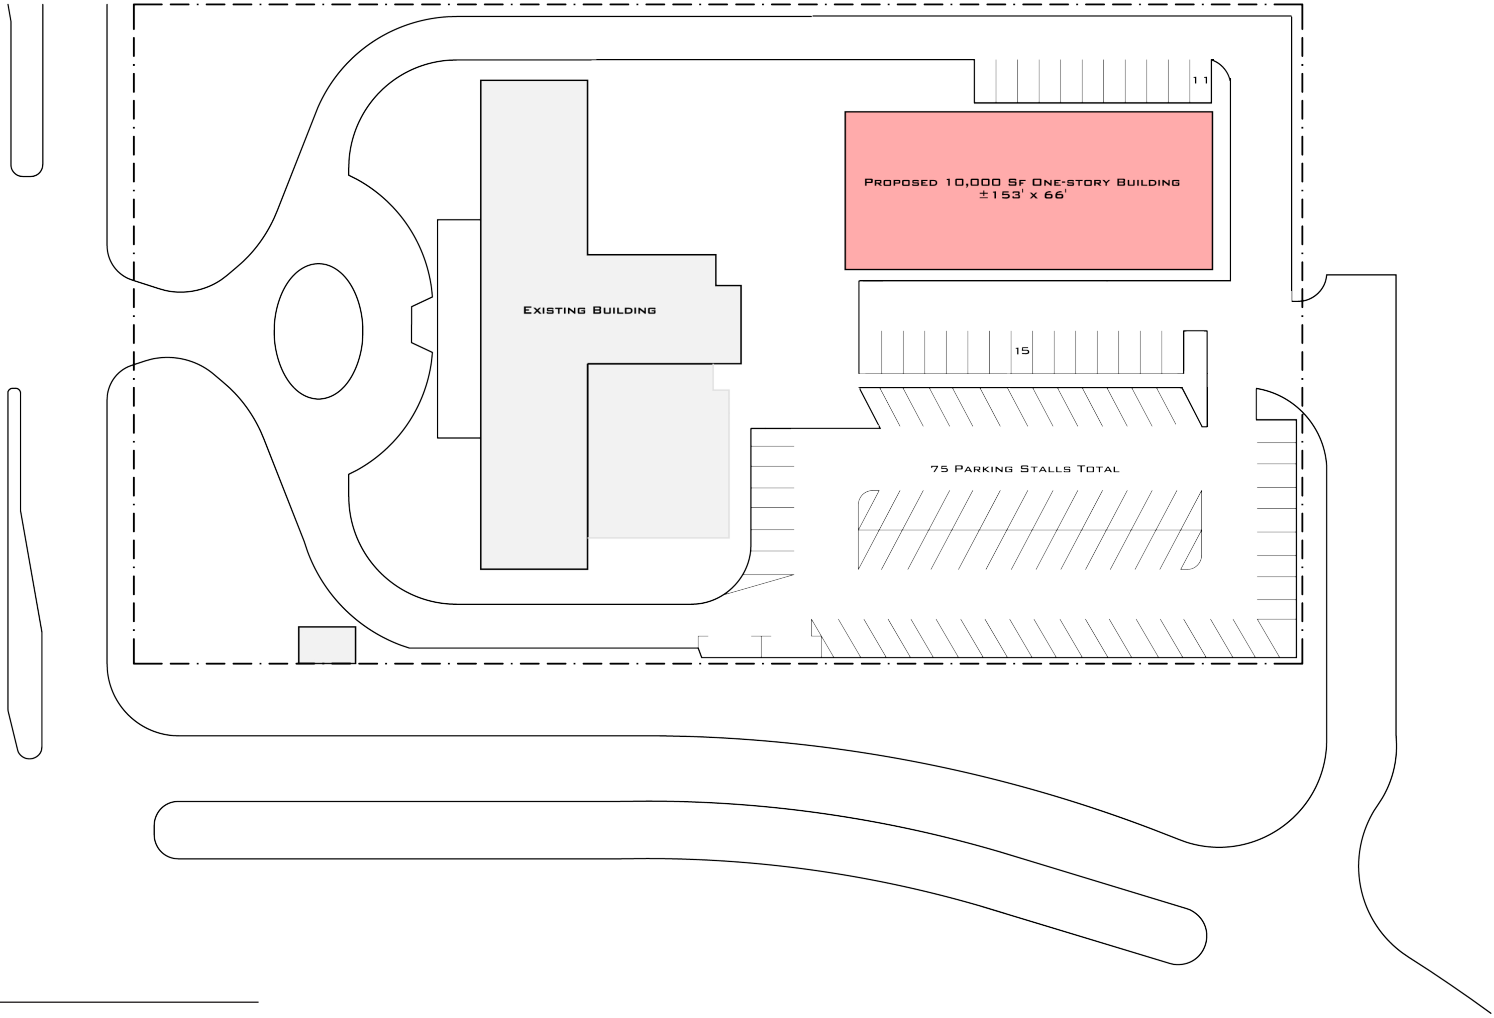

4600 North Port Washington

SITE PLAN

The policy of continual improvement practiced by **Blackwatch '68™** in construction and design dictates that all specifications, equipment, dimensions, layouts and prices are subject to change without notice. Square footages and dimensions are approximate and are not inclusive of terrace areas. Floor plans are provided for layout and suggest furniture placement only.