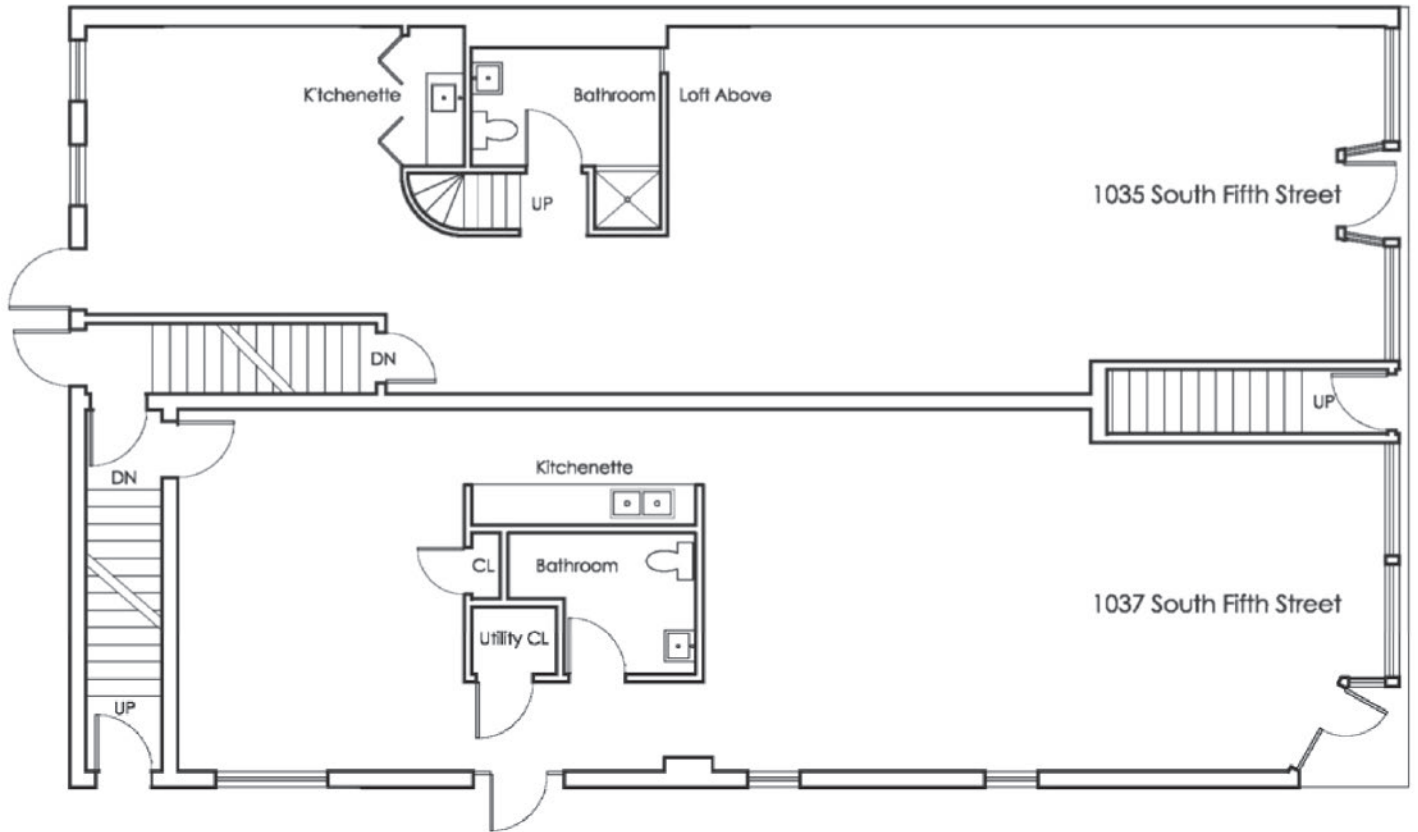

508 West Washington St.

FIRST FLOOR PLAN

The policy of continual improvement practiced by **Blackwatch '68™** in construction and design dictates that all specifications, equipment, dimensions, layouts and prices are subject to change without notice. Square footages and dimensions are approximate and are not inclusive of terrace areas. Floor plans are provided for layout and suggest furniture placement only.