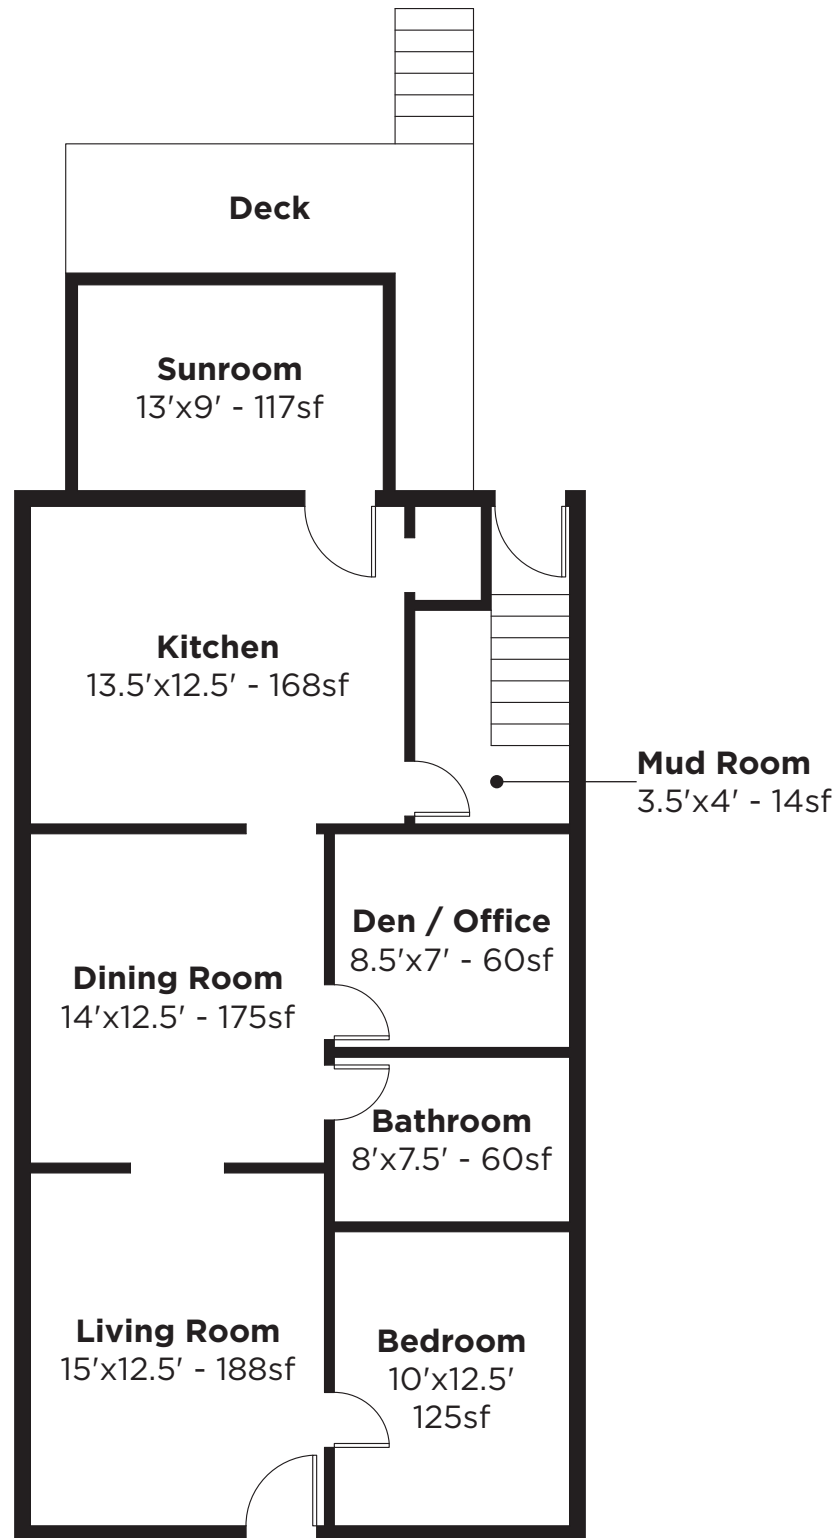

834 East Linus

834 EAST LINUS

1 Bedroom +Den / Office

The policy of continual improvement practiced by **Blackwatch '68™** in construction and design dictates that all specifications, equipment, dimensions, layouts and prices are subject to change without notice. Square footages and dimensions are approximate and are not inclusive of terrace areas. Floor plans are provided for layout and suggest furniture placement only.