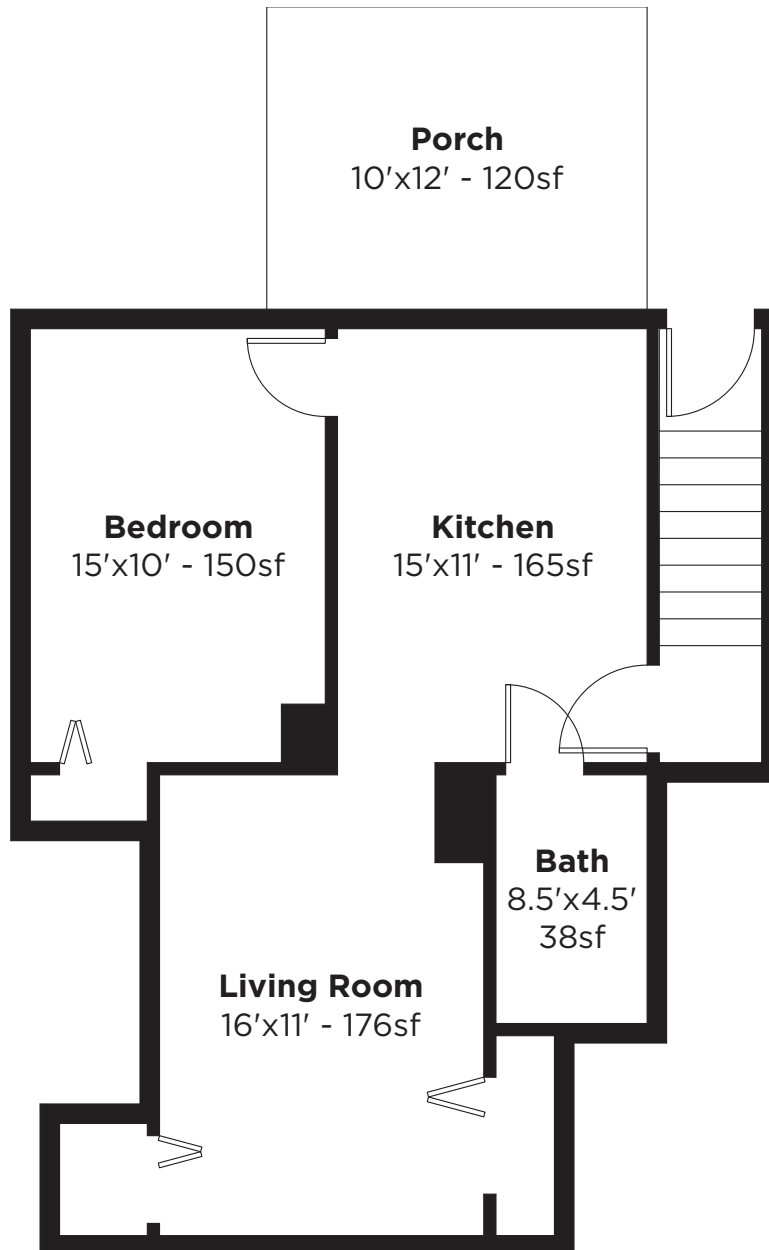

834 A East Linus

834 A EAST LINUS

1 Bedroom + Private Entrance

The policy of continual improvement practiced by **Blackwatch '68™** in construction and design dictates that all specifications, equipment, dimensions, layouts and prices are subject to change without notice. Square footages and dimensions are approximate and are not inclusive of terrace areas. Floor plans are provided for layout and suggest furniture placement only.