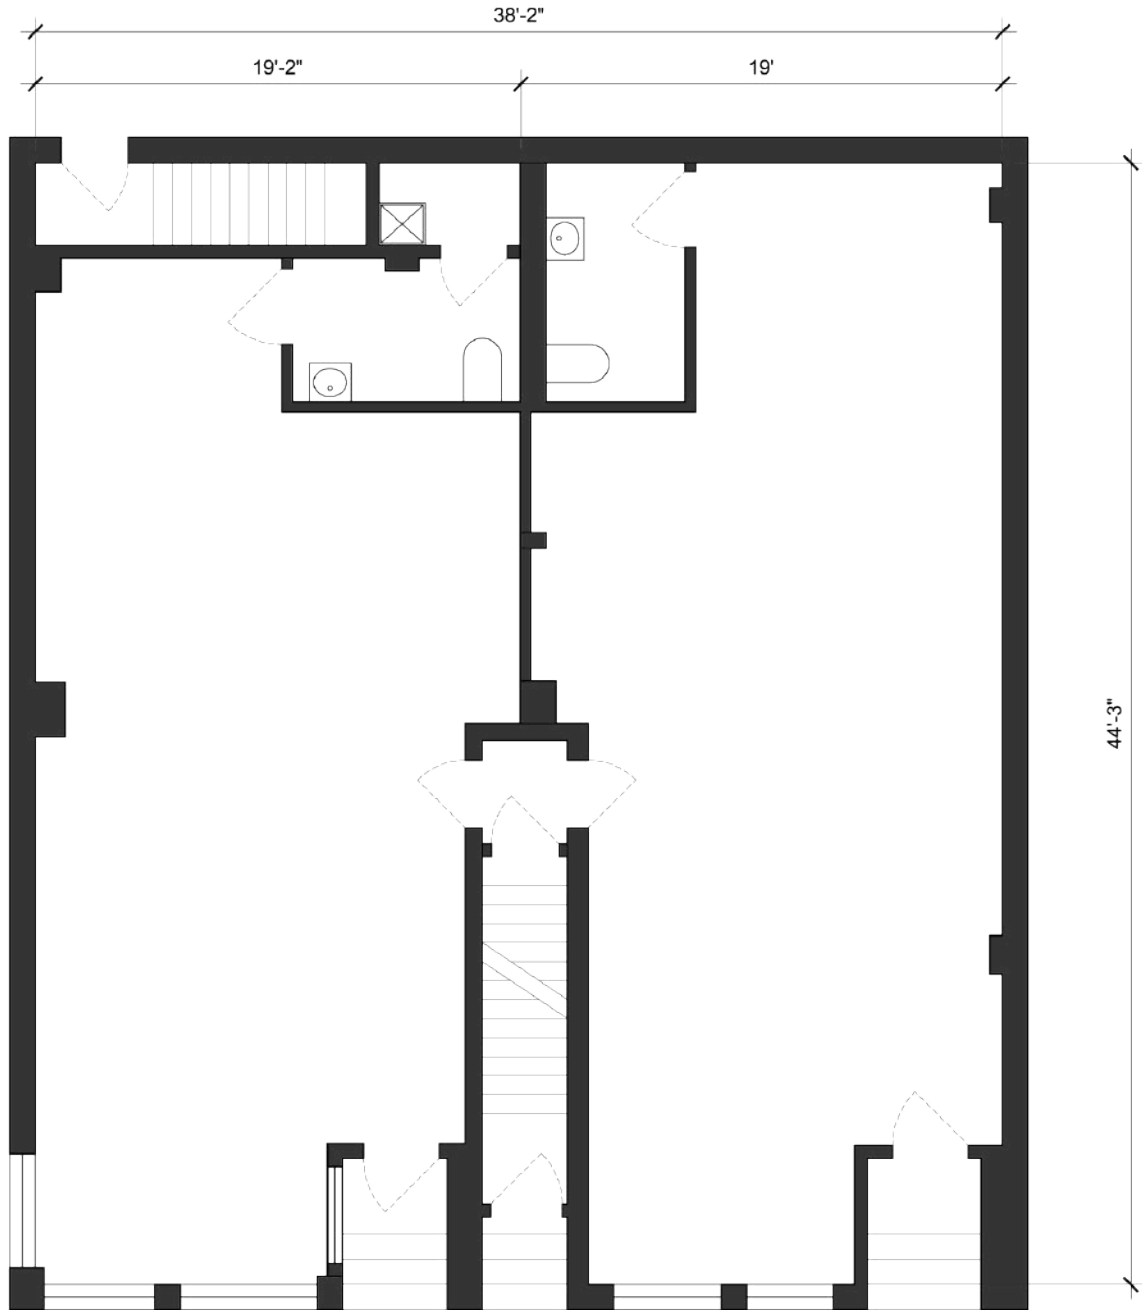

The policy of continual improvement practiced by **Blackwatch '68™** in construction and design dictates that all specifications, equipment, dimensions, layouts and prices are subject to change without notice. Square footages and dimensions are approximate and are not inclusive of terrace areas. Floor plans are provided for layout and suggest furniture placement only.

920 South 2nd Street

SECOND FLOOR PLAN (ALTERNATE)

The policy of continual improvement practiced by **Blackwatch '68**TM in construction and design dictates that all specifications, equipment, dimensions, layouts and prices are subject to change without notice. Square footages and dimensions are approximate and are not inclusive of terrace areas. Floor plans are provided for layout and suggest furniture placement only.

Blackwatch '68
PROPERTIES

blackwatch68.com

920 South 2nd Street

THIRD FLOOR PLAN

Pocket doors can be added or removed upon request for den office allowing maximum versatility

The policy of continual improvement practiced by **Blackwatch '68™** in construction and design dictates that all specifications, equipment, dimensions, layouts and prices are subject to change without notice. Square footages and dimensions are approximate and are not inclusive of terrace areas. Floor plans are provided for layout and suggest furniture placement only.

920 South 2nd Street

FIRST FLOOR PLAN

3400 sf (Including Basement)

The policy of continual improvement practiced by **Blackwatch '68**™ in construction and design dictates that all specifications, equipment, dimensions, layouts and prices are subject to change without notice. Square footages and dimensions are approximate and are not inclusive of terrace areas. Floor plans are provided for layout and suggest furniture placement only.